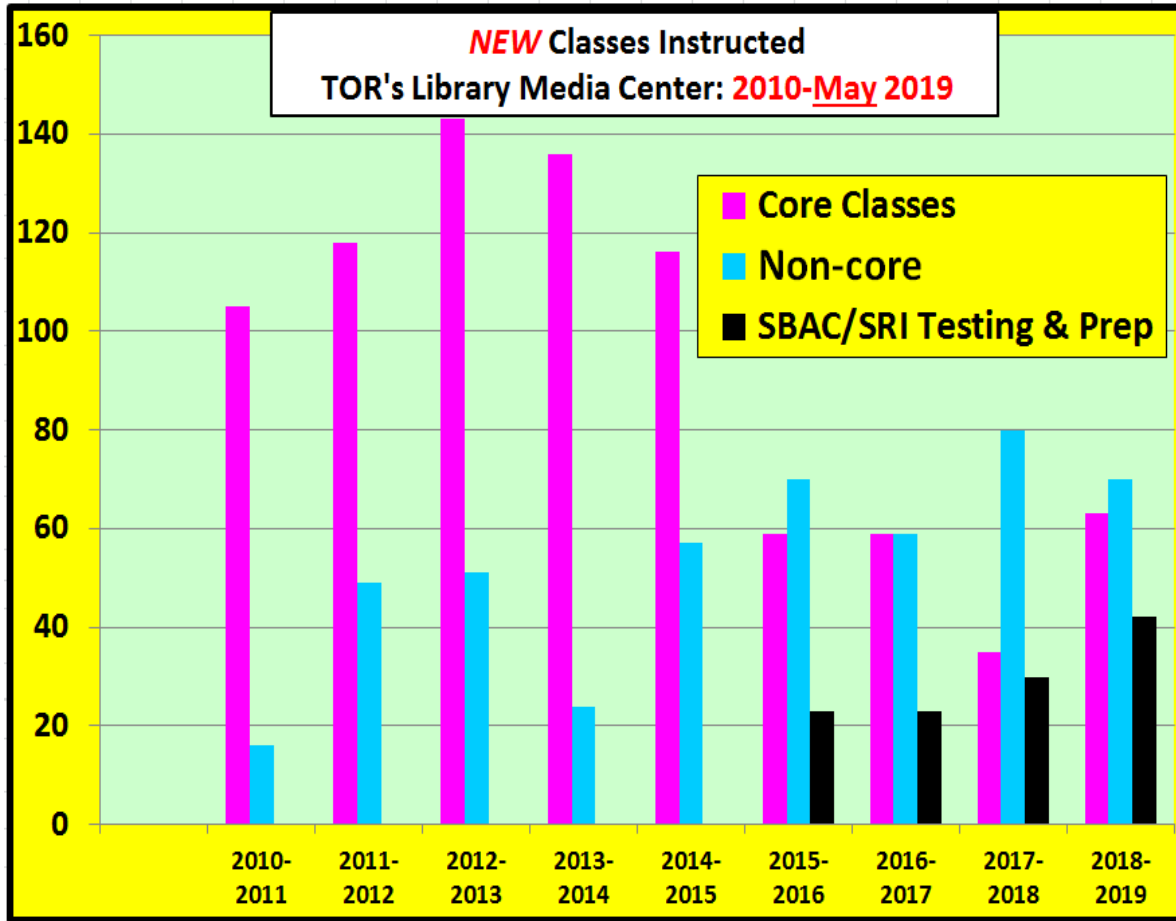

TOR LMC Attendance Data: 2010–2019

Compiled by Lynn Murray 6-4-2019

2018-2019 TOR LMC Attendance Data Summary		Number of Classes I taught * 4:			ELA	SS	SCI
Core classes	63	56	6	1			
Non-core	70	Non-core=Bilingual ELA; AE Reading; Art; ESL; French; Special Education					
SBAC Prep & SBAC Administration	33						
Open Days Periods 1-6	7						
Meeting Location	2						